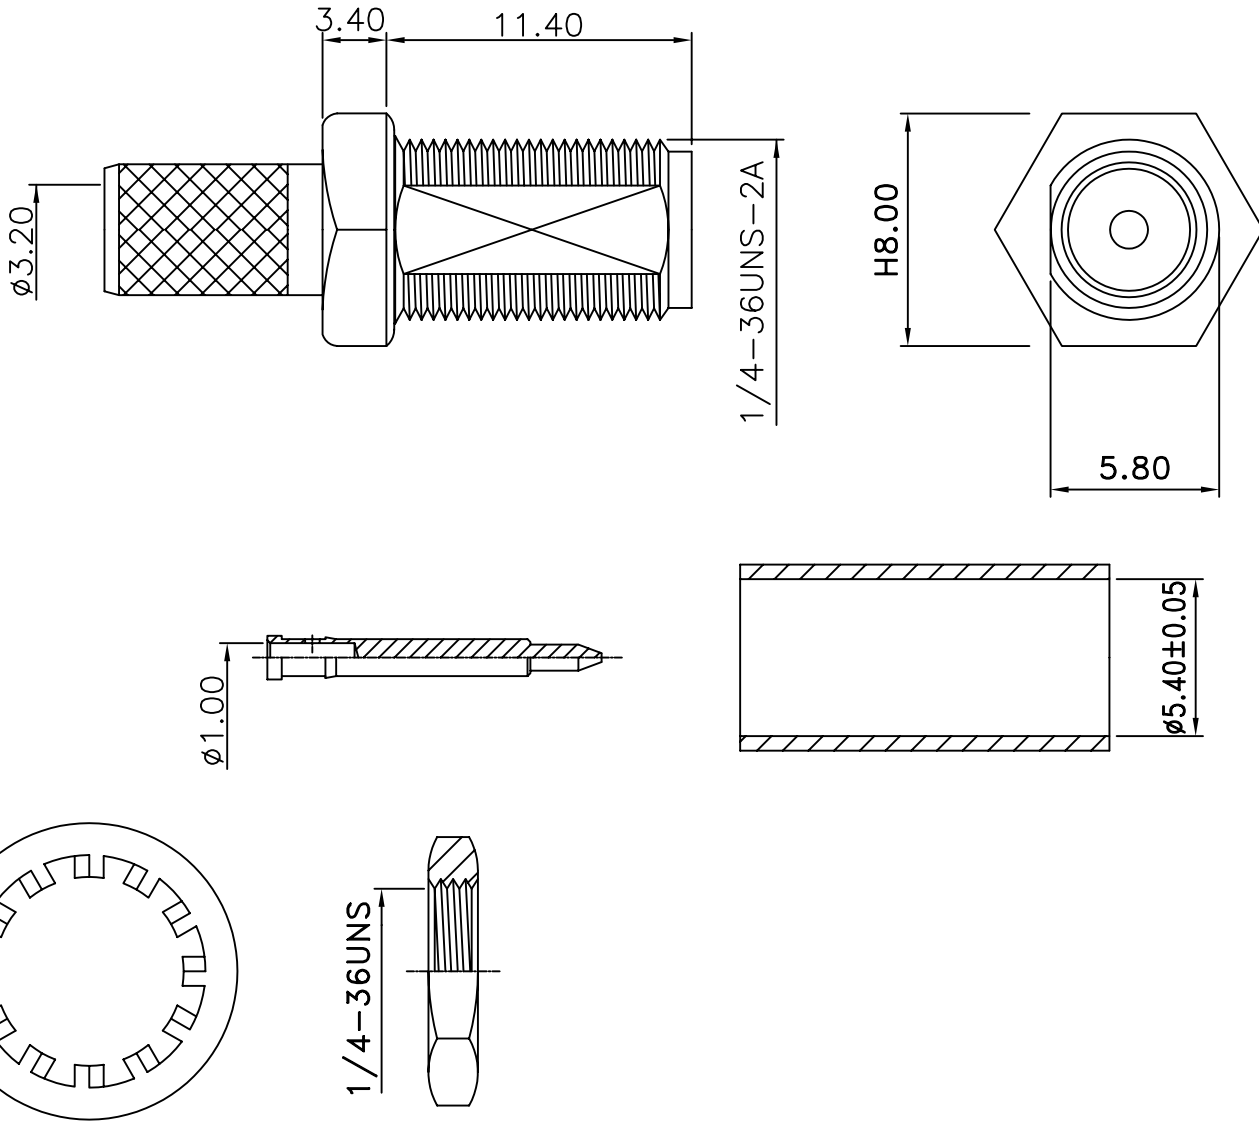

MATERIALS	
BODY	NICKEL PLATED BRASS
CONTACT	GOLD PLATED BRASS
INSULATOR	TEFLON

- NOTES:
1. UNLESS OTHERWISE SPECIFIED ALL DIMENSIONS ARE NOMINAL.
 2. ALL SPECIFICATIONS ARE SUBJECT TO CHANGE WITHOUT NOTICE AT ANY TIME.

REV	ECN No.	DATE	DESCRIPTION	SIZE	TITLE:
-	-	-	-	A	Reverse-Polarity SMA-Jack Bulkhead Crimp Connector for Cable Types: RG58/141/142, Hyperlink CA195RW, WBC195, LMR195, Belden 8240/8219
DRAWN BY	P. Pesa	04/17/03	DRAWING No.	REV	
ORIGINATOR	P. Pesa	04/17/03	ARSJ-3700	A	
APPROVAL	P. Pesa	04/17/03	PART No.	ARSJ-3700	
SCALE NA	SHEET 1/1	MATERIAL Noted	FILE No.	ARSJ-3700	