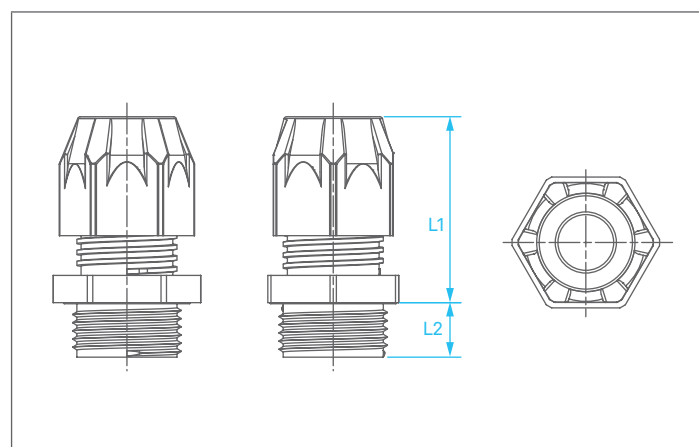

For intrinsically safe circuits the cable entries are available with a blue cap nut. When this cable gland is used, the instructions given in the type examination certificate/operating instructions must be observed.

Technical data

Material	Polyamid, self-extinguishing
Seals	EPDM
Colour	RAL 9005, black RAL 5015, blue
Protection class	IP 66/IP 68 (EN/IEC 60529)

Dimensions

Ordering information Cable gland Ex e, black

Thread size	Cable range (Ø)	Across flat (AF)	Thread length (L2)	Length in mm (L1)	Unit	Order no.
M 16 x 1.5	5-8	19	10	31.6	50	03-6062-0237
M 16 x 1.5	6-10	22	10	35.2	50	03-6062-0238
M 20 x 1.5	7-12	24	10	35.8	50	03-6062-0239
M 20 x 1.5	7-13	25	10	36.4	50	03-6062-0240
M 20 x 1.5	11-14	27	10	35	50	03-6062-0241
M 25 x 1.5	12-17	29	10	40.2	25	03-6062-0242
M 25 x 1.5	14-18	33	10	41.6	25	03-6062-0243
M 32 x 1.5	16-21	36	10	45.3	20	03-6062-0244
M 32 x 1.5	19-25	42	15	46.7	20	03-6062-0245
M 40 x 1.5	20-26	46	10	50.4	10	03-6062-0246
M 40 x 1.5	23-32	53	18	55.9	10	03-6062-0247
M 50 x 1.5	31-38	60	18	58.1	10	03-6062-0248
M 63 x 1.5	35-44	65	18	58.4	10	03-6062-0249

Cable glands Ex e black, with long connection thread on request.

Ordering information Cable gland Ex i, with blue cap nut

Thread size	Cable range (Ø)	Across flat (AF)	Thread length (L2)	Length in mm (L1)	Unit	Order no.
M 16 x 1.5	5-8	19	10	31.6	50	03-6065-0153
M 16 x 1.5	6-10	22	10	35.2	50	03-6065-0154
M 20 x 1.5	7-12	24	10	35.8	50	03-6065-0155
M 20 x 1.5	7-13	25	10	36.4	50	03-6065-0156
M 20 x 1.5	11-14	27	10	35.0	50	03-6065-0157
M 25 x 1.5	12-17	29	10	40.2	25	03-6065-0158
M 25 x 1.5	14-18	33	10	41.6	25	03-6065-0159
M 32 x 1.5	16-21	36	10	45.3	20	03-6065-0160
M 32 x 1.5	19-25	42	15	46.7	20	03-6065-0161
M 40 x 1.5	20-26	46	10	50.4	10	03-6065-0162
M 40 x 1.5	23-32	53	18	55.9	10	03-6065-0163
M 50 x 1.5	31-38	60	18	58.1	10	03-6065-0164
M 63 x 1.5	35-44	65	18	58.4	10	03-6065-0165